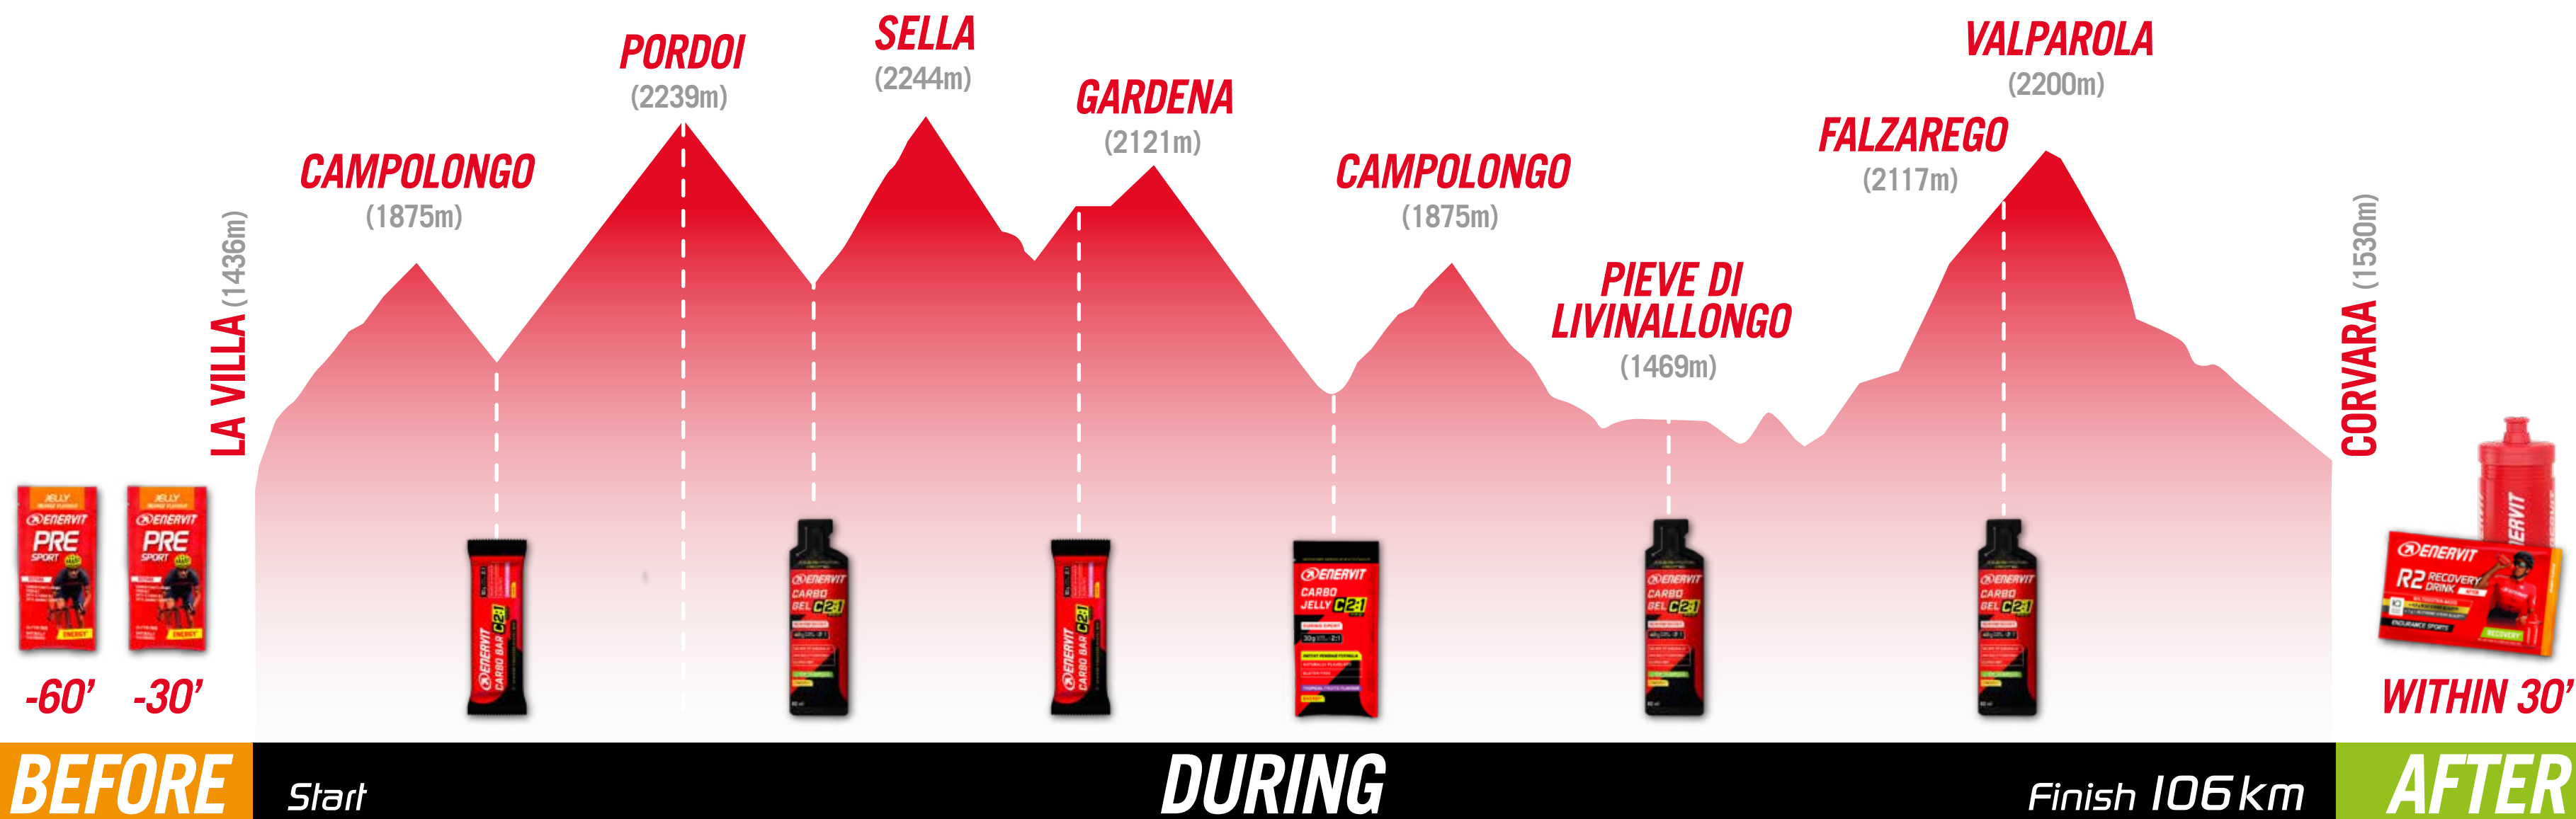

ENERVIT[®] NUTRITION SYSTEM[®]

MEDIO COURSE

LENGTH: 106 km

ALT. GAIN: 3130 m

BEFORE

Start

DURING

Finish 106 km

AFTER

HALF SPORT BOTTLE OF ISOTONIC DRINK/H