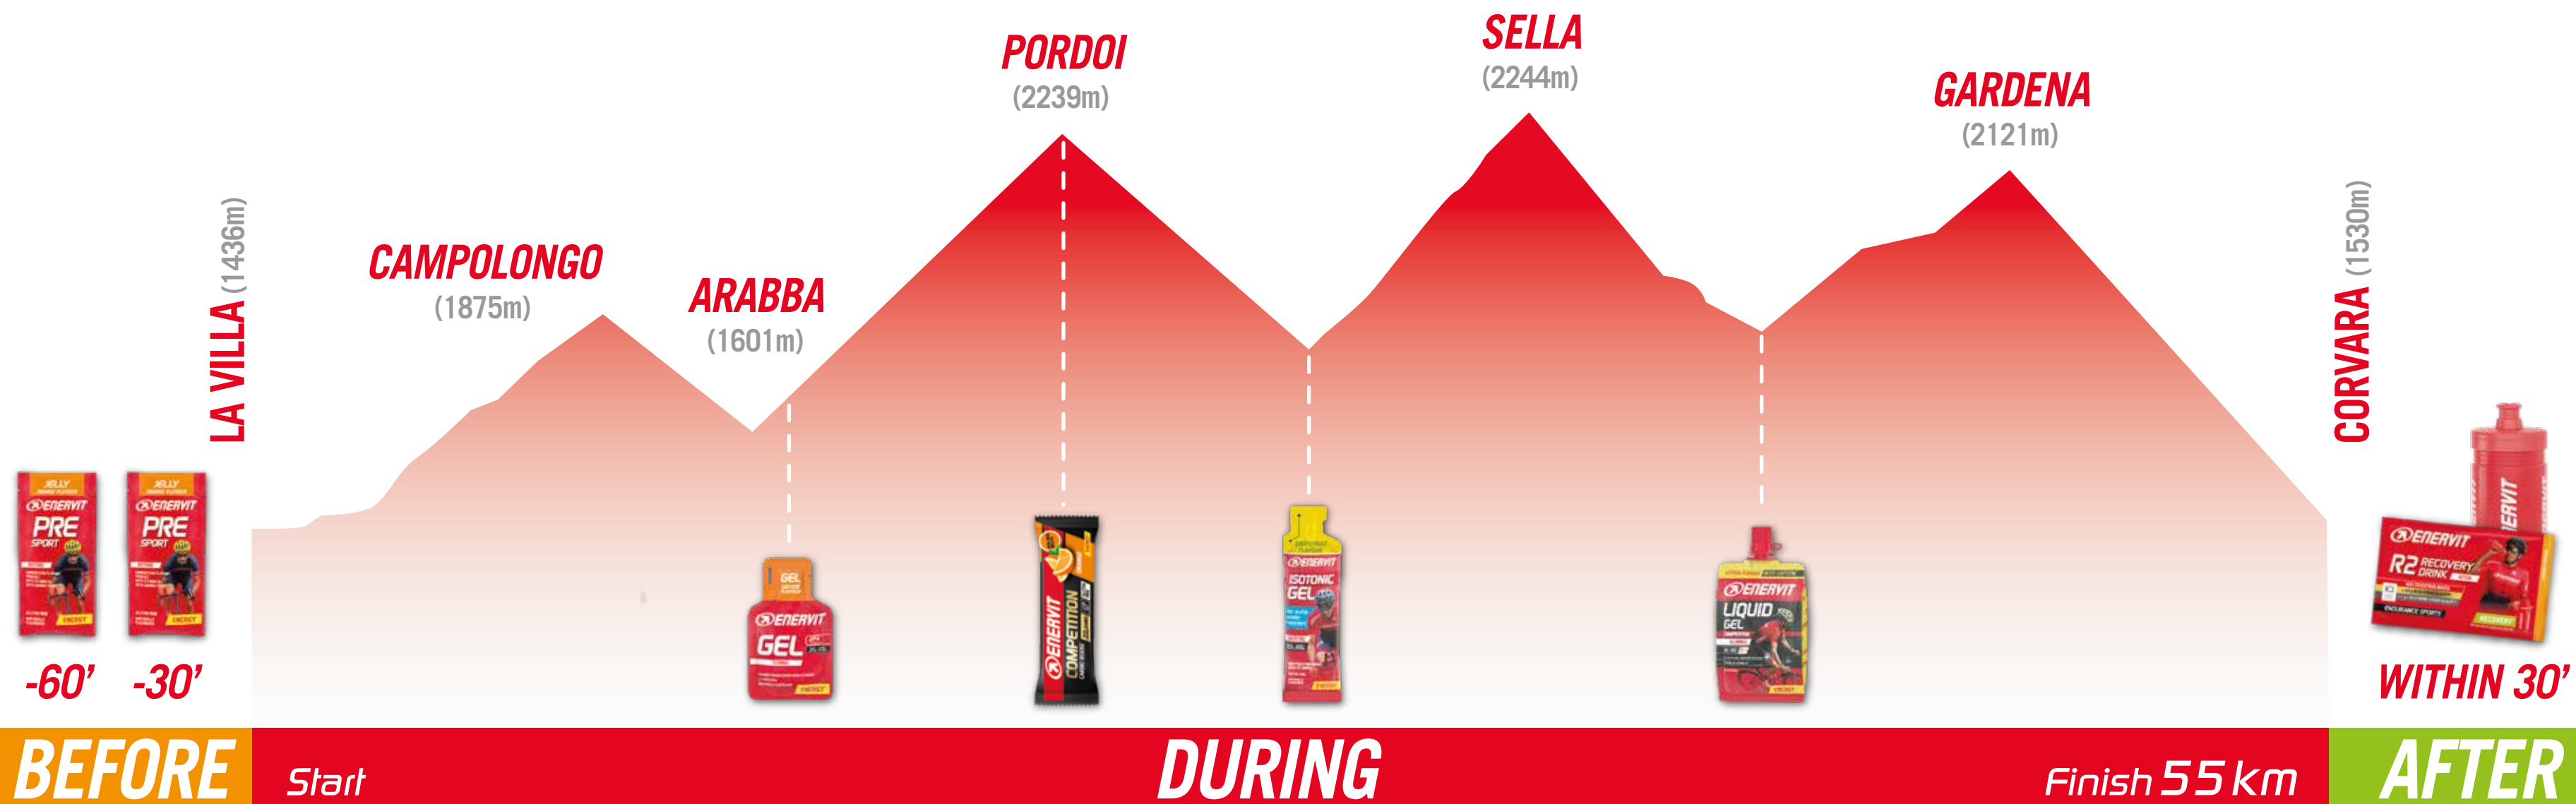

ENERVIT[®] NUTRITION SYSTEM[®]

SELLARONDA COURSE

LENGTH: 55 km

ALT. GAIN: 1780 m

HALF SPORT BOTTLE OF ISOTONIC DRINK/H