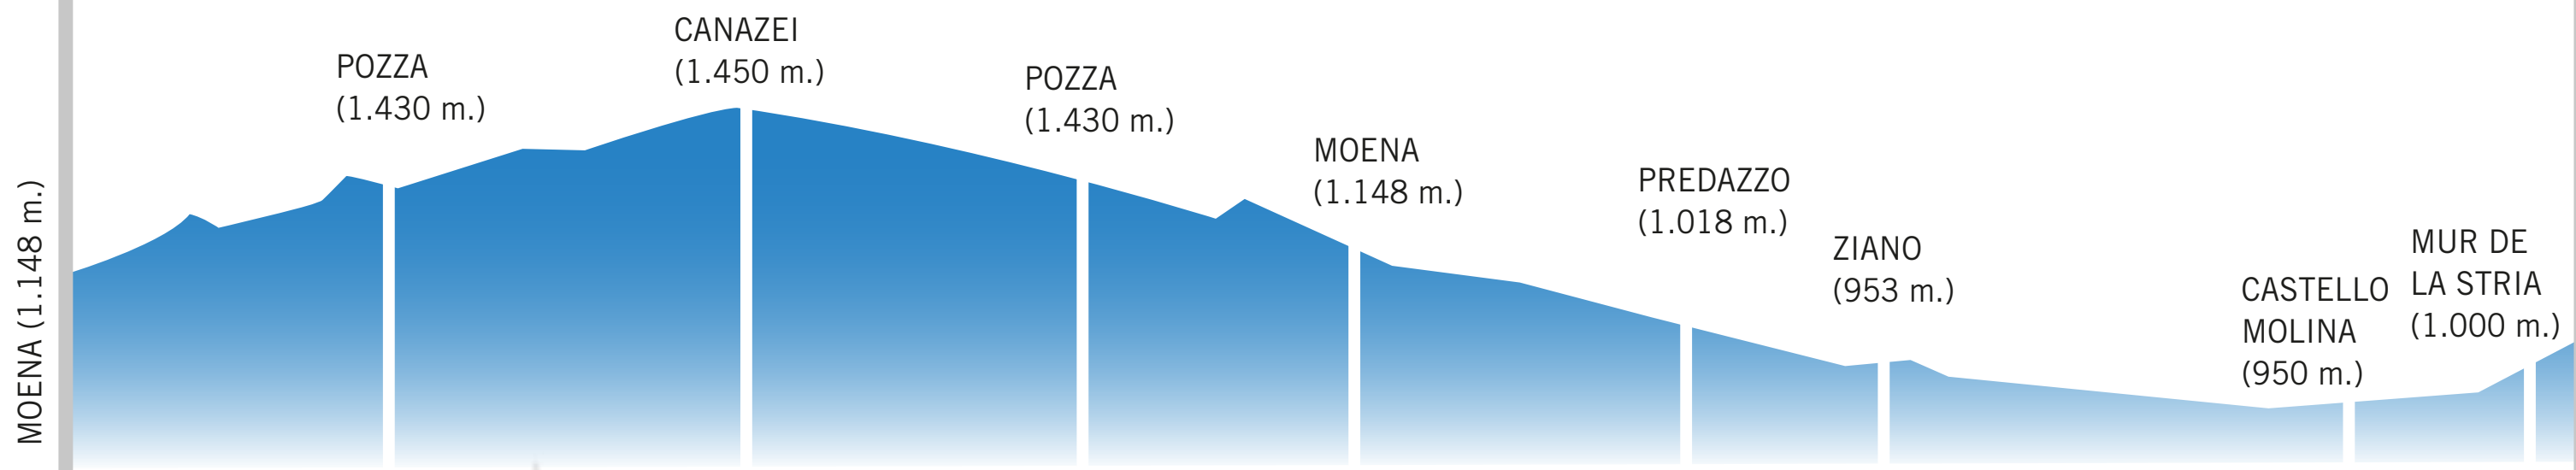

ENERVIT NUTRITION SYSTEM®

MARCIALONGA 70 km

LENGTH: 70 km

ALTITUDE GAIN: 1.030 m

MARCIALONGA

**EVERY HOUR
OF THE RACE**

SWITCH BETWEEN
1 GEL AND
1 COMPETITION BAR

500 ML WITH
1 SACHET OF INSTANT
SPORT DRINK

3 CARBO
TABLET

-30'

WITHIN 30'

BEFORE

Start

DURING

Finish 70 km

AFTER